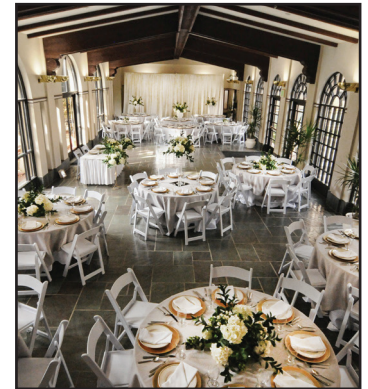

Receptions

Beautiful Settings for Your Reception

Fountain Courtyard (Seats 300+) $6,300

Grand Ballroom (Seats up to 300) $4,700

Atrium and Courtyard (Seats up to 80) $2,575

Hotel Conference Center (Seats up to 120) $2,075

*Other reception options available.

Includes:

- Four-hour space rental and five-hour setup
- Guest tables and chairs
- Cake, guest book, and place card tables
- Preferred catering options; bar service provided by Unity

À la Carte:

- Additional rehearsal hours—$150/hour
- Setup (day before if available)—$250 for two hours
- Extra event time (events must end by midnight)—$250/hour
- Rehearsal dinner rental fee—$800 for two hours
- Cocktail hour—$750 based on one-hour space rental when added to your ceremony or reception

It's all right here!