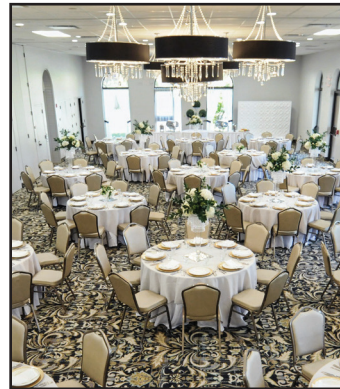

Receptions

Beautiful Settings for Your Reception

Fountain Courtyard (Seats 300+) $6,300

Grand Ballroom (Seats up to 300) $4,700

Atrium and Courtyard (Seats up to 80) $2,575

Hotel Conference Center (Seats up to 120) $2,075

*Other reception options available.

Includes:

- Four-hour space rental and five-hour setup
- Guest tables and chairs
- Cake, guest book, and place card tables
- Preferred catering options; bar service provided by Unity

À la Carte:

- Additional rehearsal hours—$150/hour
- Setup (day before if available)—$250 for two hours
- Extra event time (events must end by midnight)—$250/hour
- Rehearsal dinner rental fee—$800 for two hours
- Cocktail hour—$750 based on one-hour space rental when added to your ceremony or reception

It's all right here!