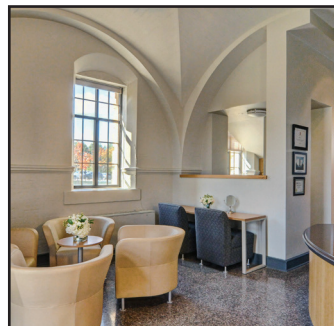

Dressing Rooms

Get Ready for Your Special Day in Style

Tower Dressing Room | Atrium Dressing Rooms

*All space rental fees are inclusive of a 21% service charge. No taxes apply.

Unity Village Weddings

1901 NW Blue Parkway
Unity Village, MO 64065-0001
816-251-3511