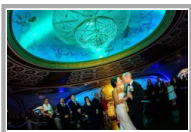

(<http://floralterrace.com/wp-content/gallery/ballroom/img20.jpg>)

(<http://floralterrace.com/wp-content/gallery/ballroom/img19.jpg>)